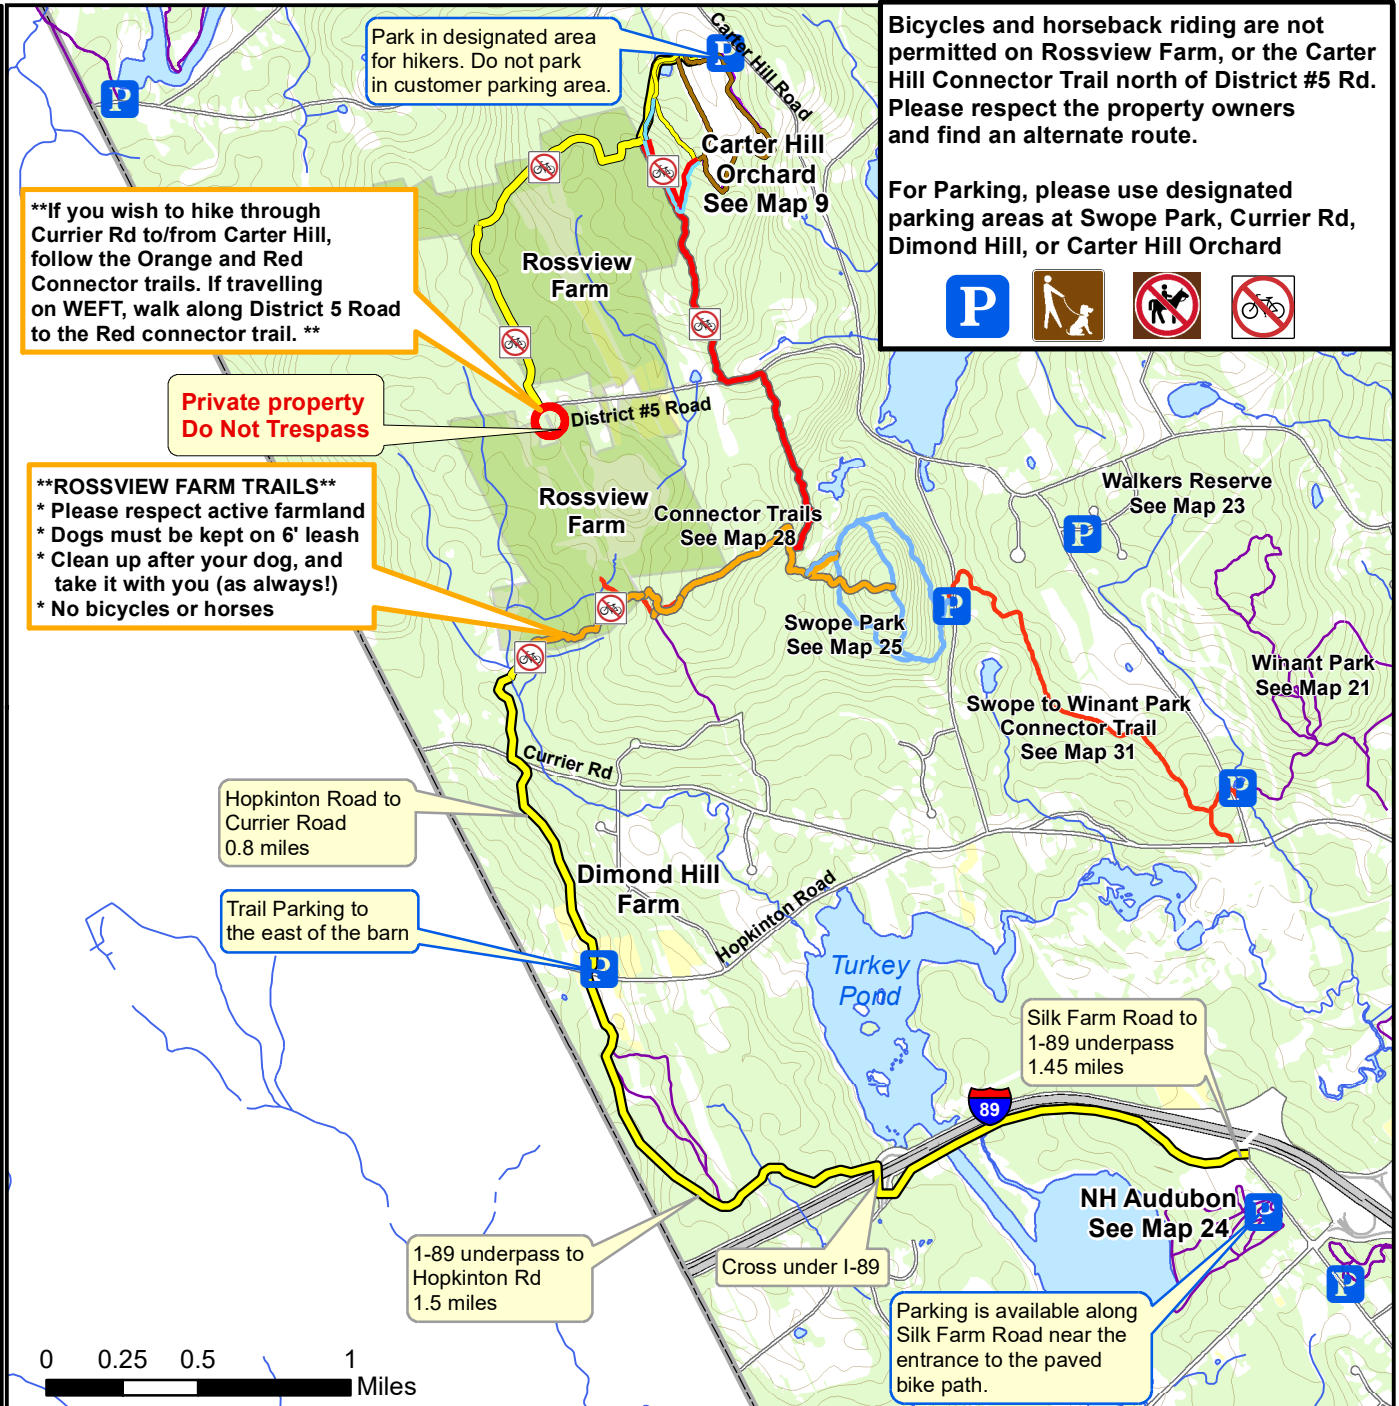

## Legend

- West End Farm Trail
- City Boundary
- Streams
- Water Bodies
- Field
- Forest
- Brush

To make your trip more enjoyable for yourself and others who will follow you, please observe the following:

- Respect active farmland
- Motorized recreational vehicles are prohibited on City land;
- Do not disturb plants or animals;
- Keep to marked trails;
- Respect private property near the trails;
- Carry out all trash and litter, and clean up after your pet; and
- Be equipped for country walking.

**Bicycles and horseback riding are not permitted on Rossview Farm, or the Carter Hill Connector Trail north of District #5 Rd. Please respect the property owners and find an alternate route.**

**For Parking, please use designated parking areas at Swope Park, Currier Rd, Dimond Hill, or Carter Hill Orchard**