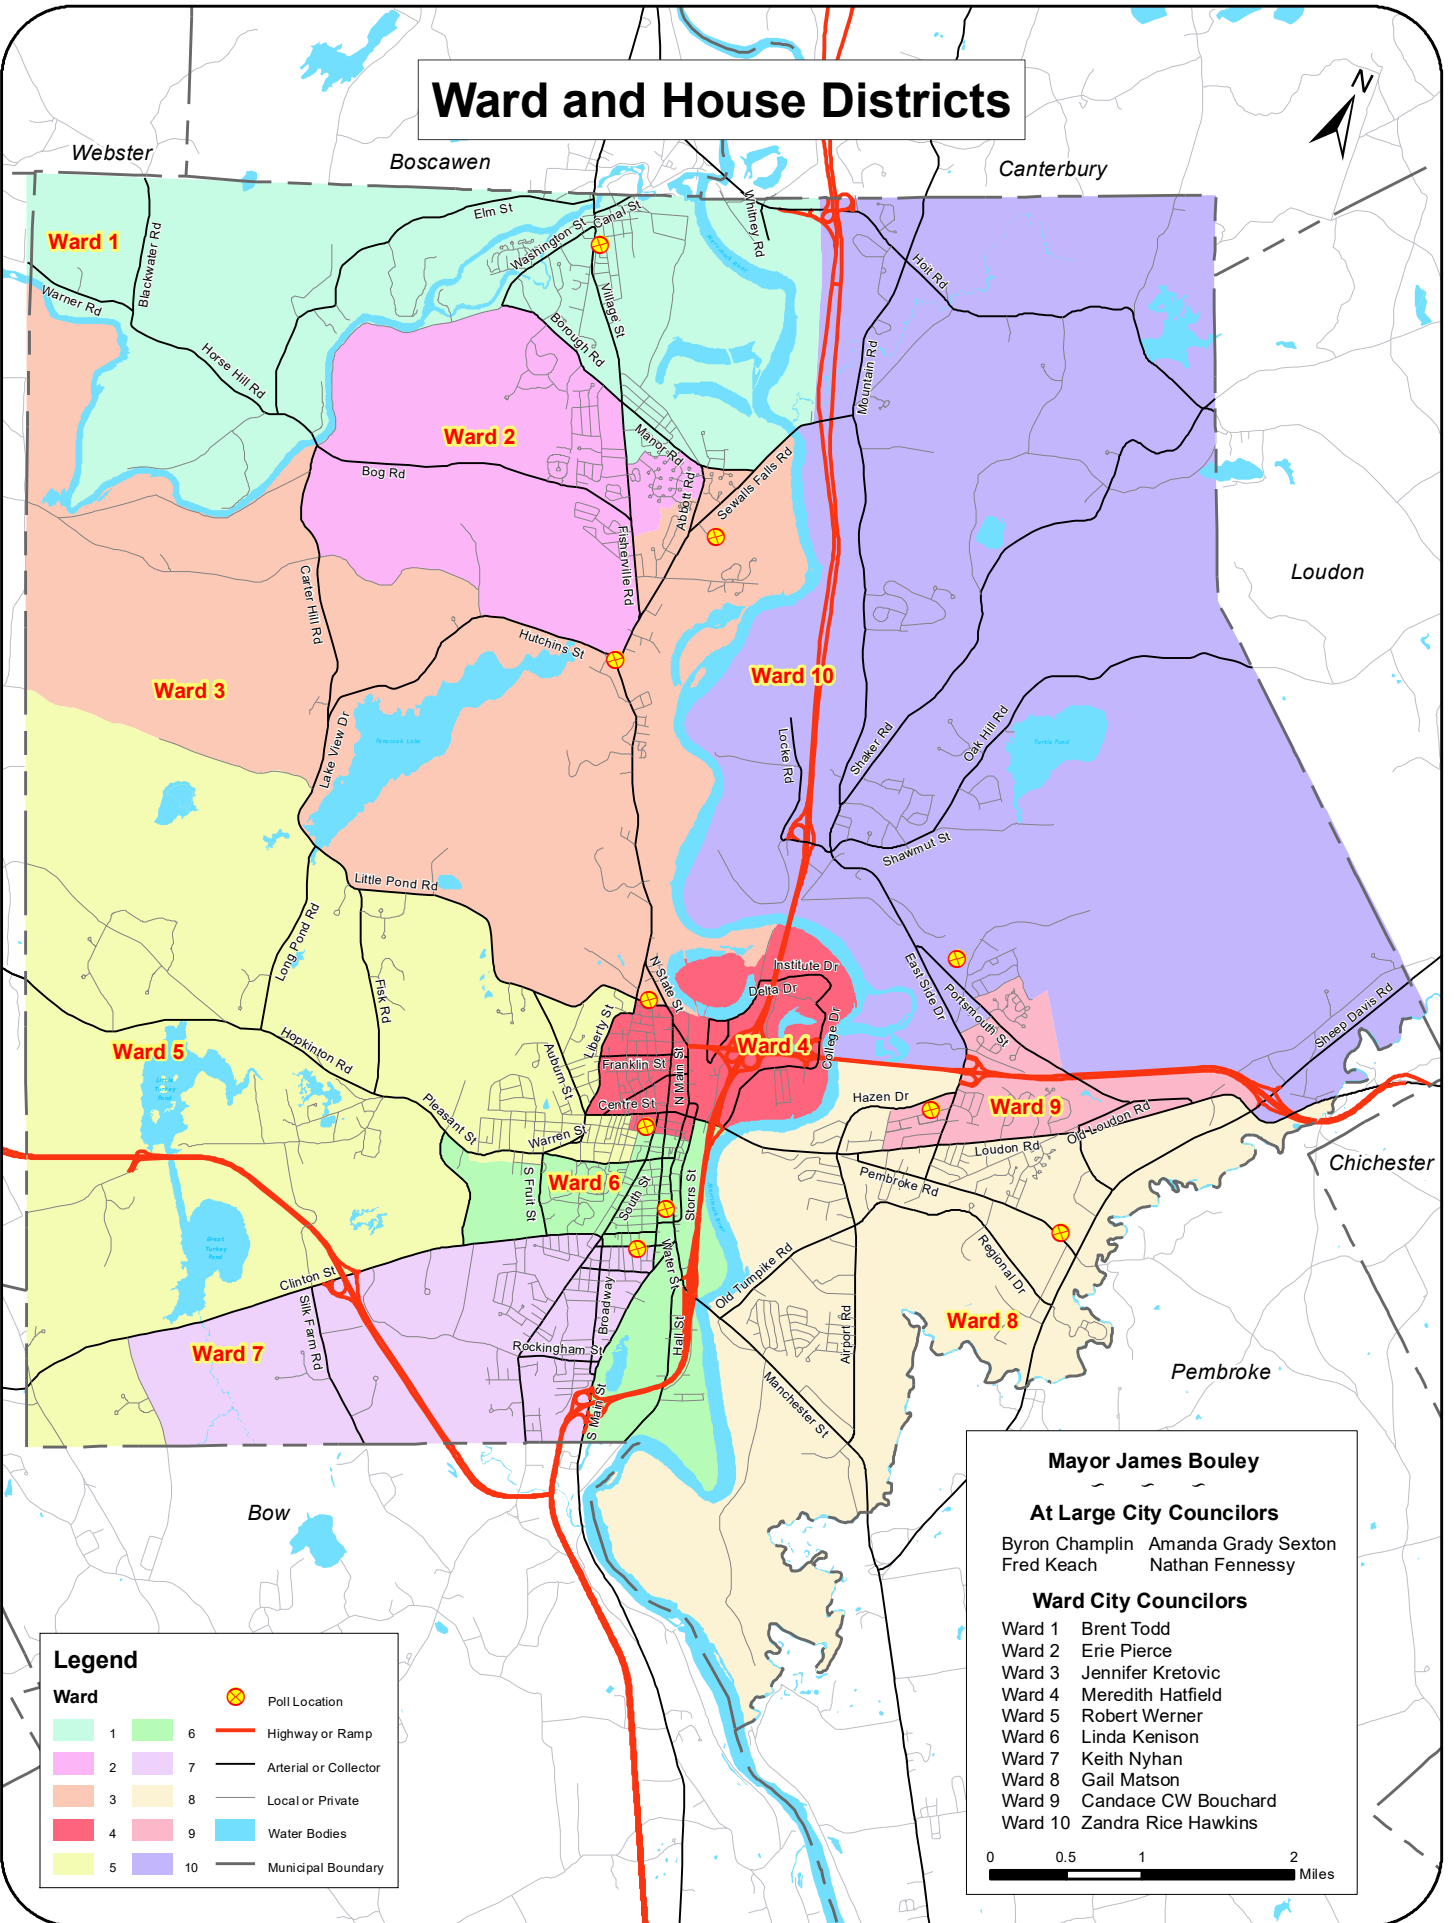

Ward and House Districts

Legend

Ward	Color	Symbol	Description
1	Light Green	Yellow circle with X	Poll Location
2	Pink	Red line	Highway or Ramp
3	Light Orange	Black line	Arterial or Collector
4	Red	Thin black line	Local or Private
5	Light Yellow	Blue area	Water Bodies
6	Light Purple	Thick black line	Municipal Boundary
7	Light Purple		
8	Light Orange		
9	Light Pink		
10	Light Purple		

0 0.5 1 2
 Miles