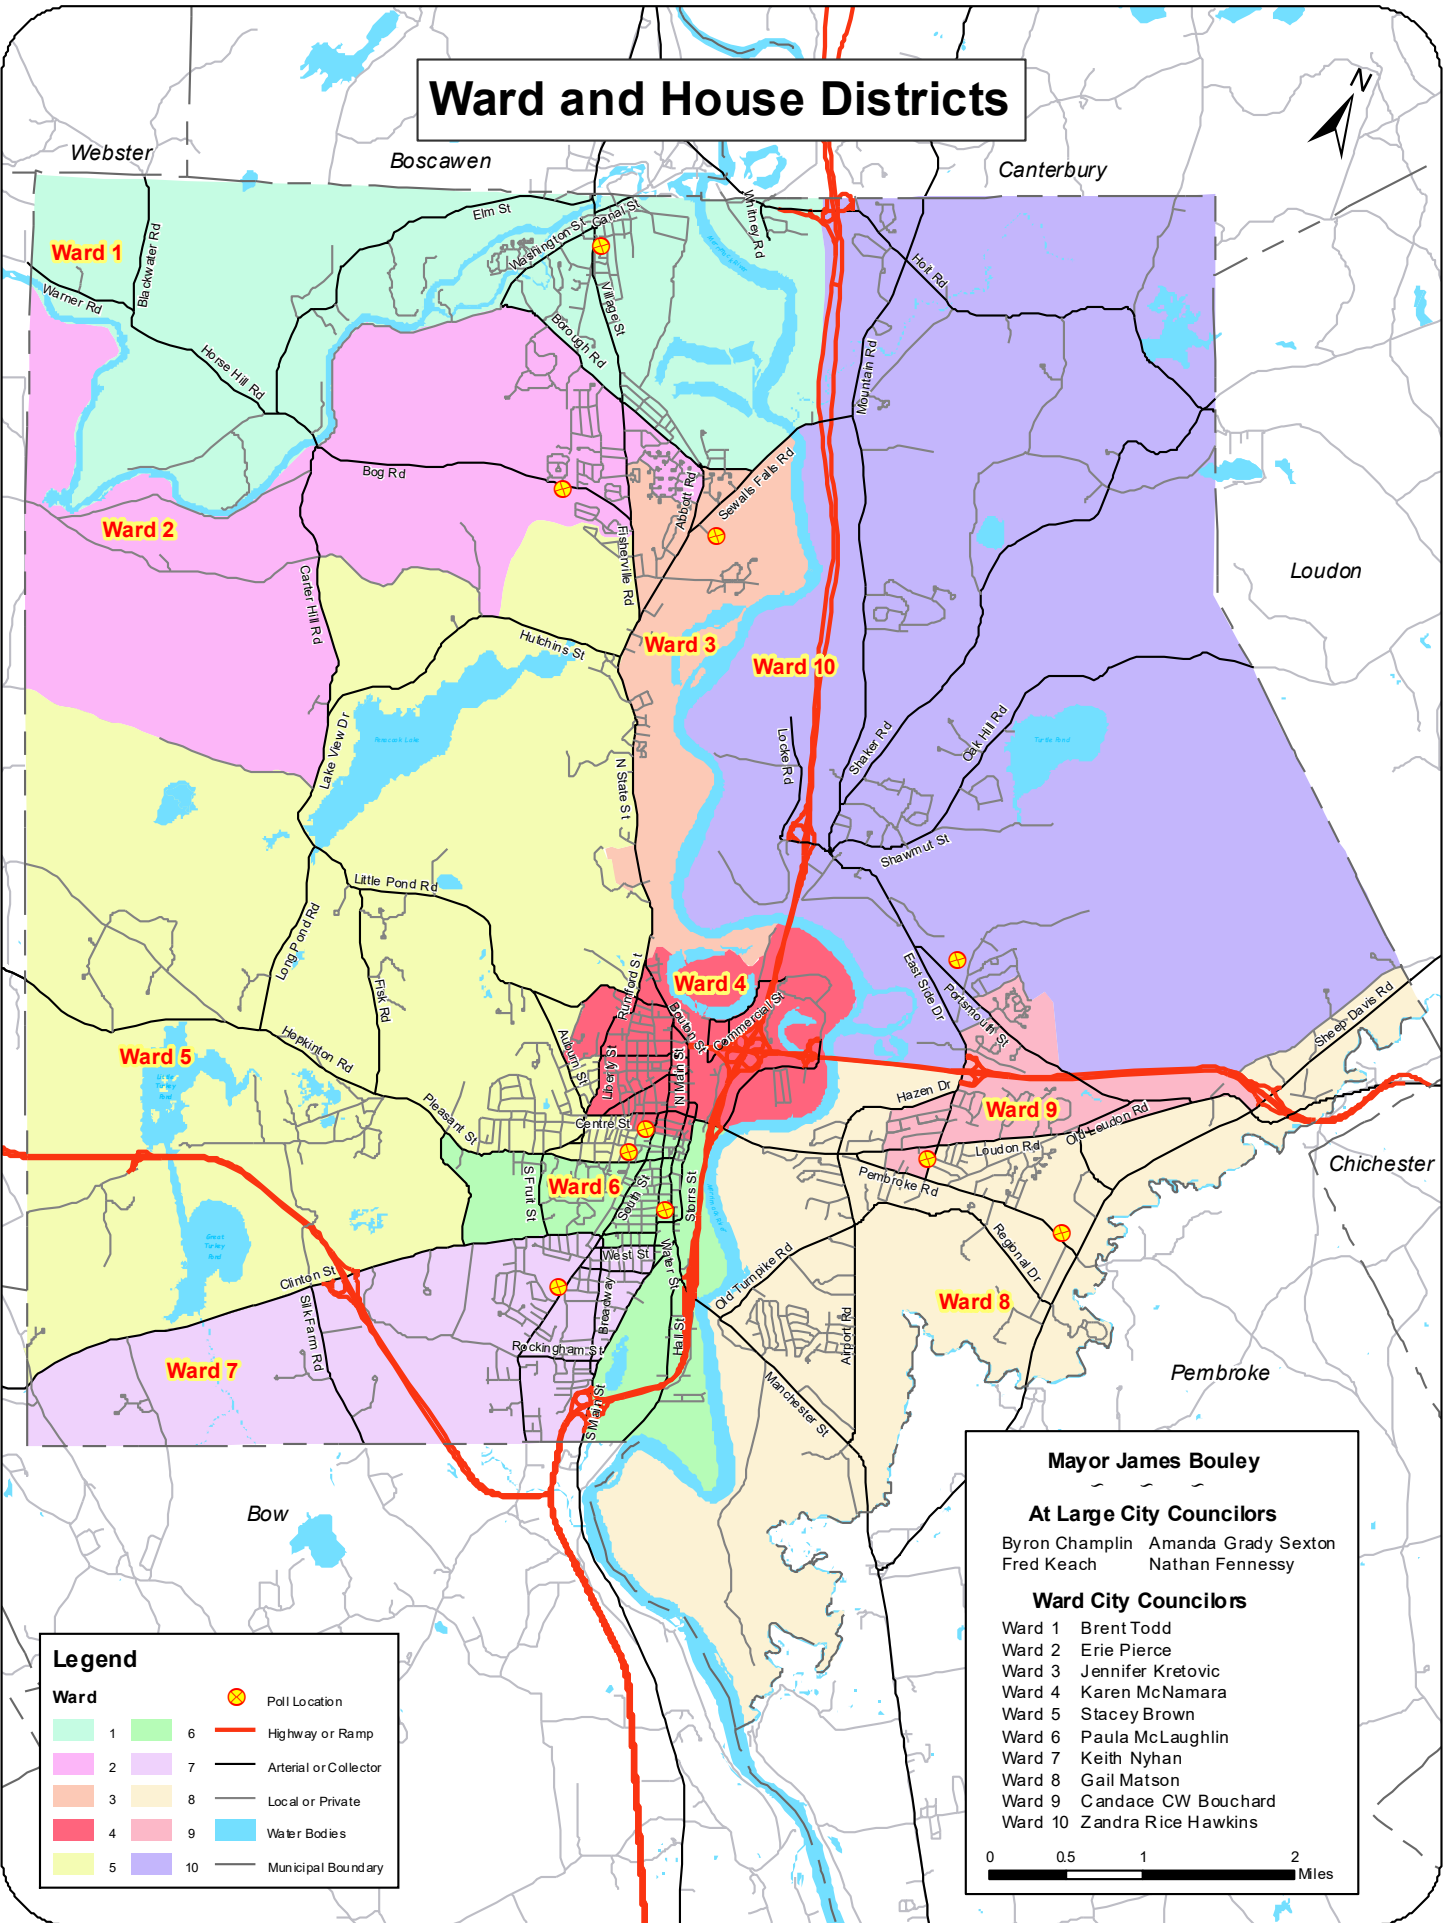

# Ward and House Districts

**Legend**

<b>Ward</b>	1	6		Poll Location
	2	7		Highway or Ramp
	3	8		Arterial or Collector
	4	9		Local or Private
	5	10		Water Bodies
				Municipal Boundary

**Mayor James Bouley**

0    0.5    1    2  
 Miles