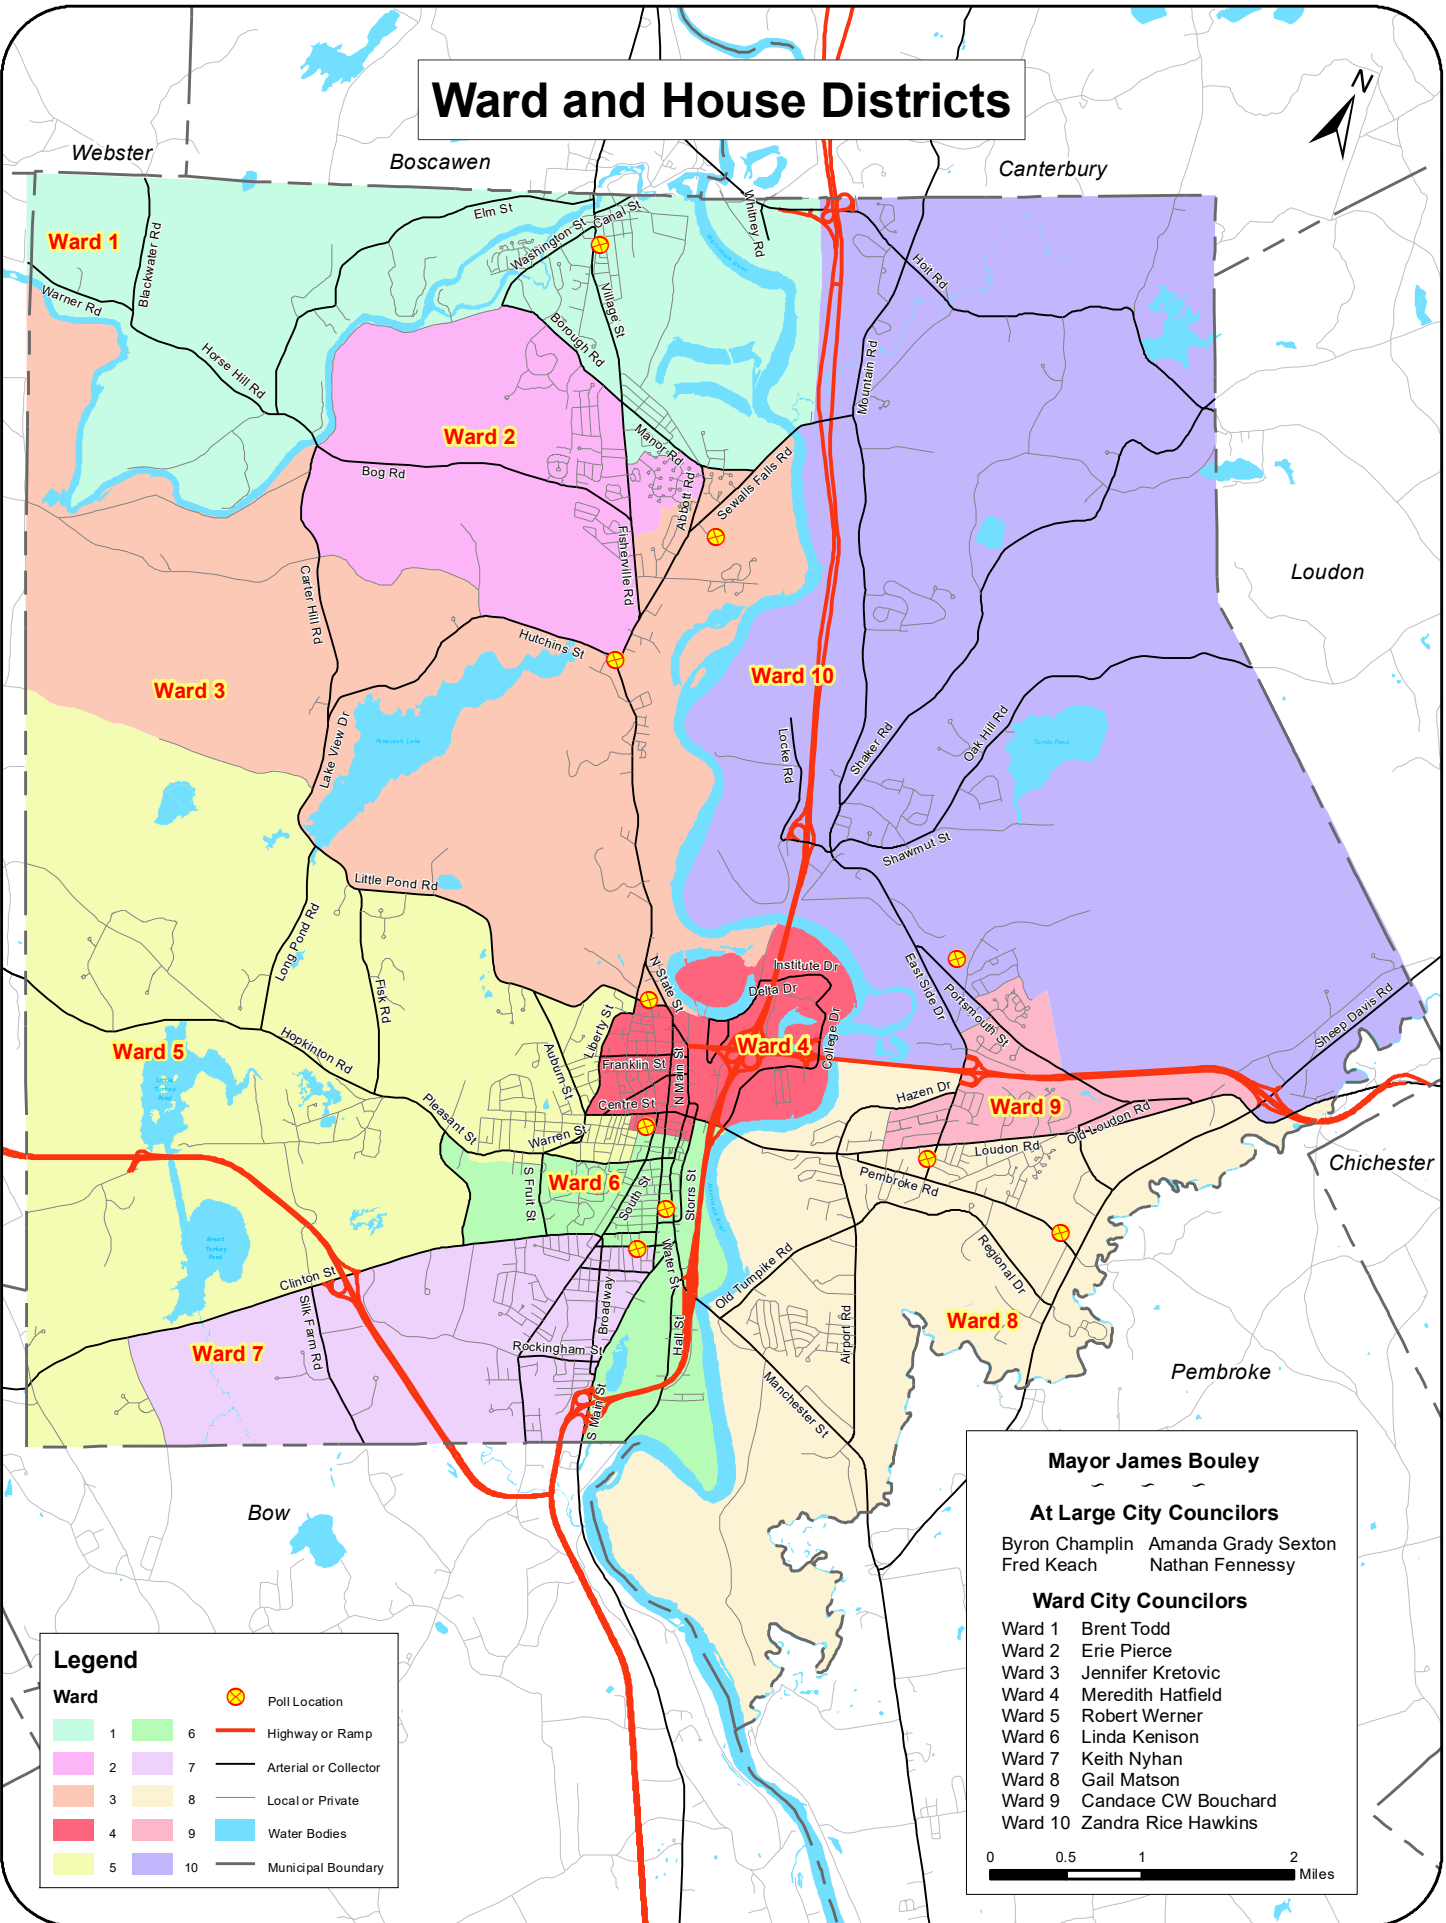

Ward and House Districts

Legend

Ward	Color	Symbol	Description
1	Light Green	Yellow circle with X	Poll Location
2	Pink	Red line	Highway or Ramp
3	Light Orange	Black line	Arterial or Collector
4	Red	Grey line	Local or Private
5	Light Yellow	Blue area	Water Bodies
6	Light Green	Black line	Municipal Boundary
7	Light Purple		
8	Light Orange		
9	Light Pink		
10	Light Purple		

0 0.5 1 2
 Miles