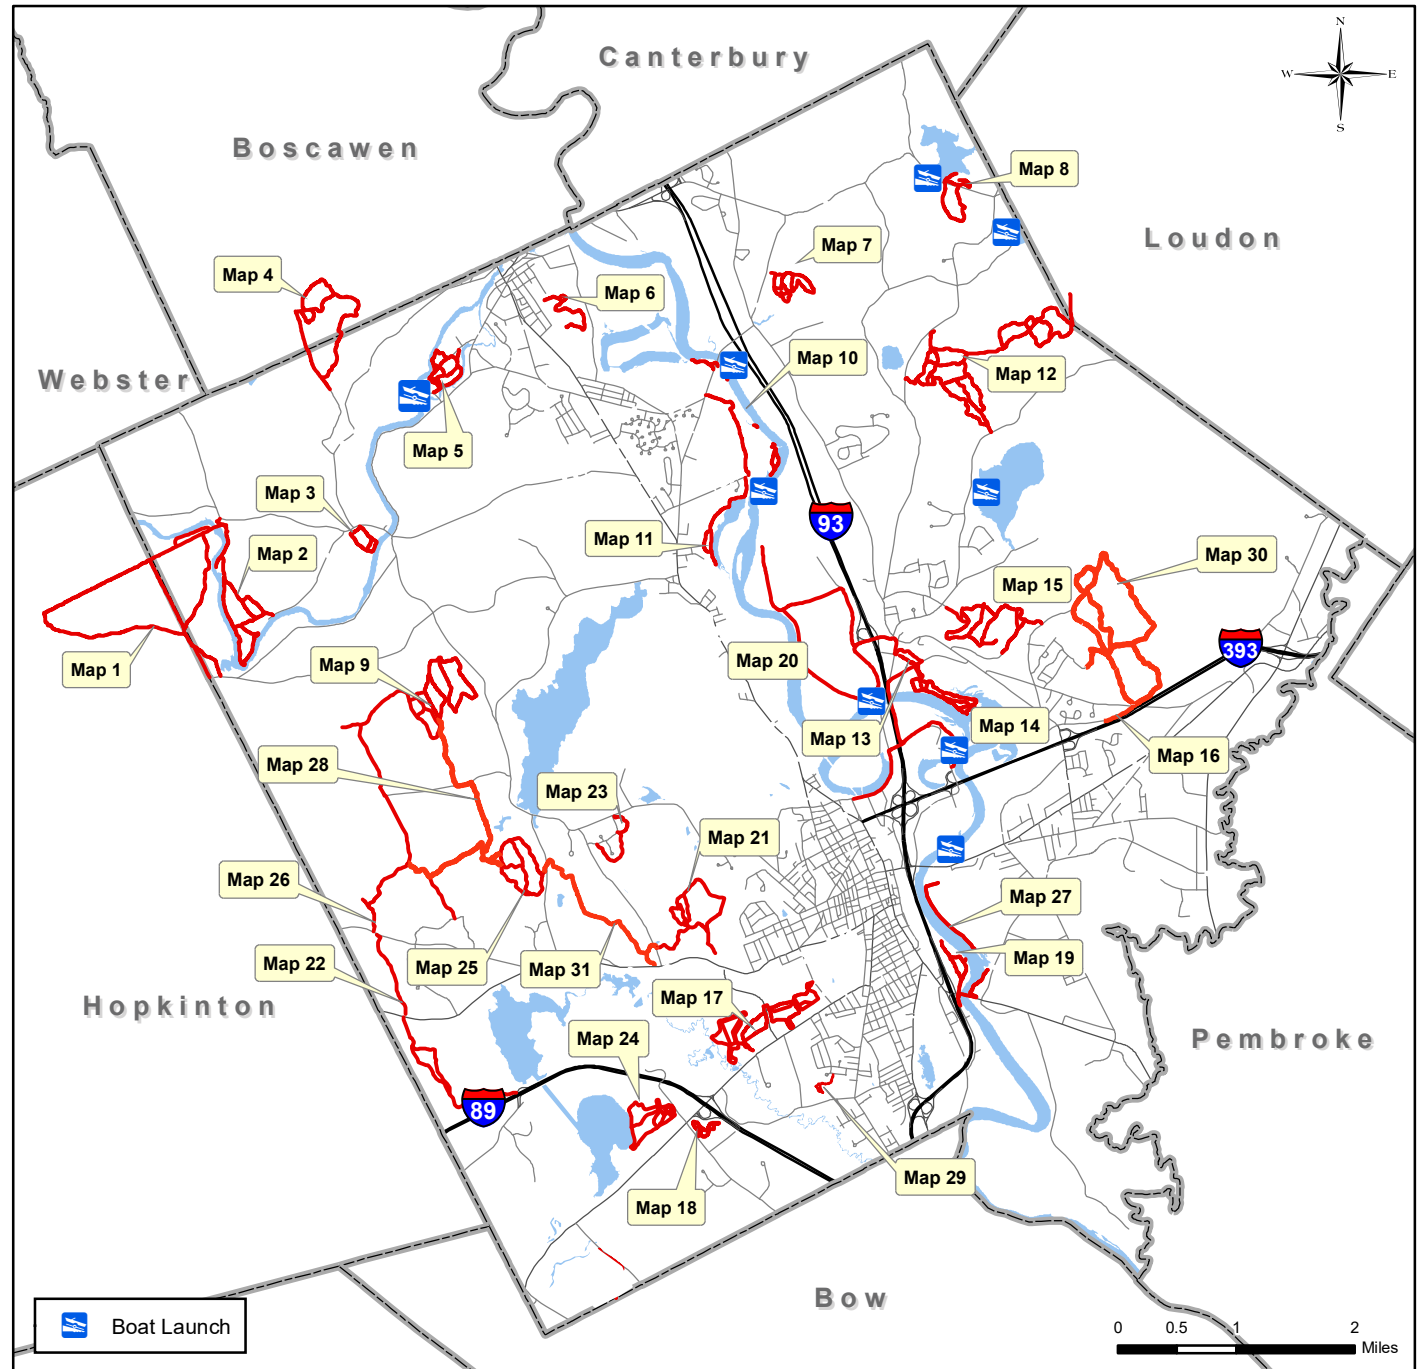

# Index Map

## Concord Public Trails

Concord  
Conservation  
Commission  
41 Green St  
Concord, NH  
(603) 225-8515

Map	Trail System
1	Mast Yard State Forest Trails
2	Lehtinen Park Trails/Jim Hill River Walk
3	O'Reilly-Fleetham Trails
4	Weir Road-Boscawen Town Forest Trails
5	Contoocook River Park Trails
6	Rolfe Park Trails
7	Spear's Park Trails
8	Riley Trails
9	Carter Hill Orchard Trails
10	Sewalls Falls Park Trails
11	Morono Park Trails
12	Oak Hill Trails
13	Merrill Park Trail
14	Society for the Protection of NH Forests
15	Batchelder Mill Road Trails
16	East Sugarball Road Trail
17	Turkey River/White Farm Winter Trails
18	Upton-Morgan State Forest Trails
19	Healy and Terrill Park Trails
20	East Concord Heritage Trails
21	Winant Park Trails
22	Dimond Hill Farm Trails
23	Walker's Reserve Trails
24	Silk Farm Audubon Center
25	Marjory Swope Park
26	West End Farm Trail
27	Merrimack River Greenway Trail
28	Swope & Carter Hill Connector Trails
29	Russell Martin Park Trails
30	Broken Ground Trails
31	Swope to Winant Connector Trail

Boat Launch

0 0.5 1 2 Miles